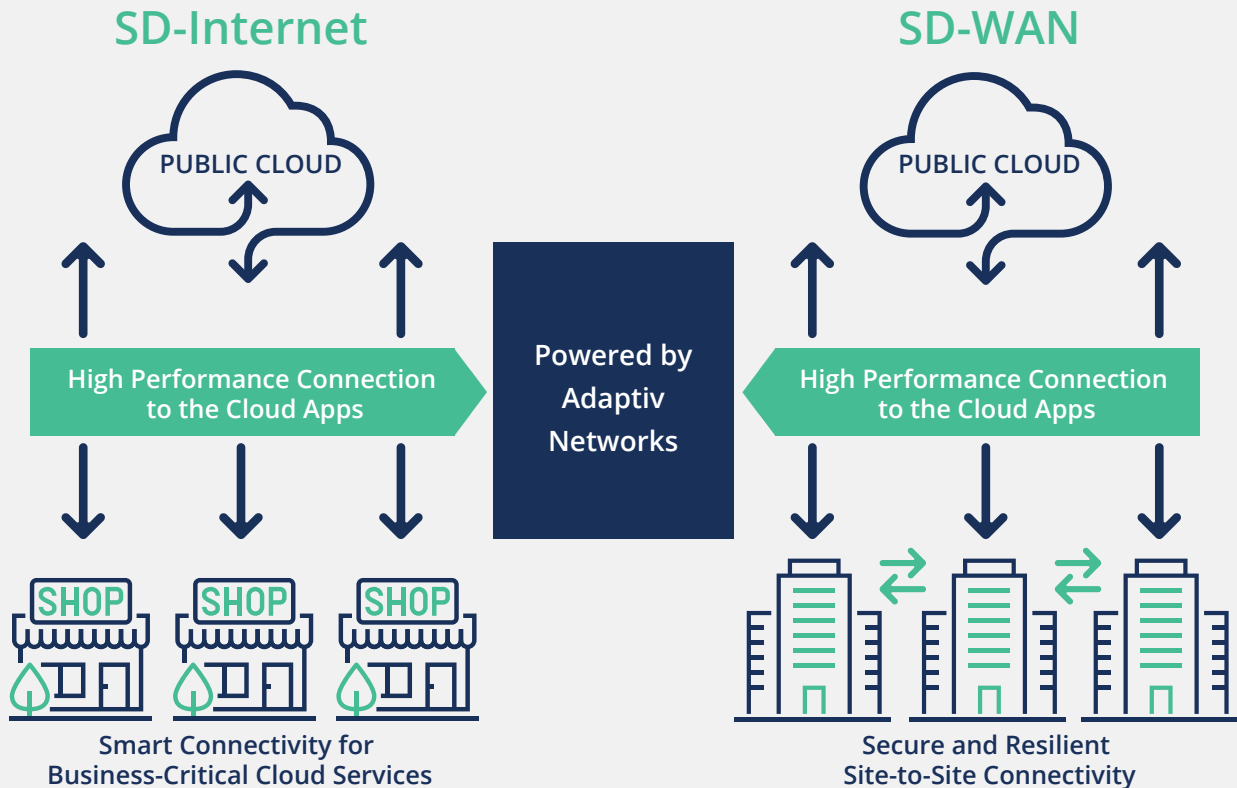

Adaptiv Networks Products

Adaptiv Networks Solutions

We create smart business networks as a simple cloud-managed service that deliver a better network experience so you can focus on your business instead of your network.

SD-Internet Tailored to Fit Your Business Needs

CONTACT US TODAY TO LEARN
IF ADAPTIV SD-INTERNET
IS RIGHT FOR YOUR BUSINESS

adaptiv-networks.com